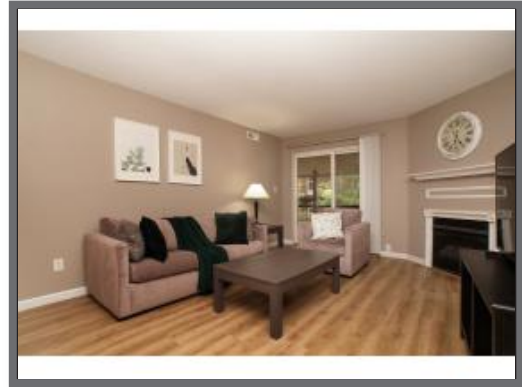

About this property:

Charming Condo

Sqft:	700
Bedrooms:	1
Sleeps:	1-4
Floor:	3
Property Type:	Condo

Charming Corporate Housing Rental

This charming executive rental has been designed to meet the needs of the business traveler both inside and out. When you enter this third floor, one bedroom, private condominium, you will immediately appreciate the open floor plan connecting the living room, dining area and open kitchen.

The living room is accented by a gas fireplace and slider door access to your private balcony. Contemporary and comfortable, all at the same ...

Features & Amenities

Parking:	Yes - See Property Description
Pets:	Yes
Workout center:	Fitness Center
Workspace area:	None
Pool:	Outdoor
A/C:	Central A/C
Secure access:	None
Washer/dryer:	In Unit
Private outdoor space:	Balcony
Near public transport:	No