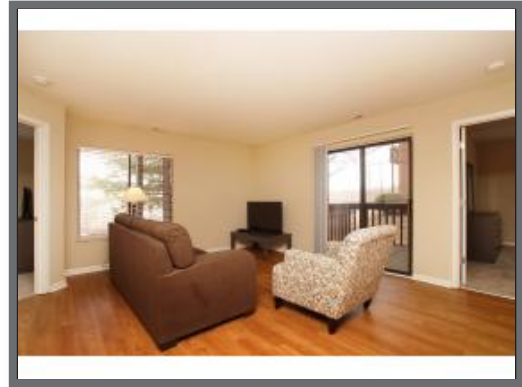

About this property:

2 Bedroom in South County

Sqft: 980
Bedrooms: 2
Sleeps: 1-4
Floor: N/A
Property Type: Apartment

- 2 Bedroom, 2 Bathroom
- Open Living/Dining/Kitchen w/ 50" Smart TV
- Granite Countertops
- Stackable Washer & Dryer
- Laminate Floors
- Master Bedroom w/King & 40" Smart TV
- Second Bedroom w/Queen
- Sliding Door to Private Deck
- Pet Friendly
- Open Parking
- Mehlville School District