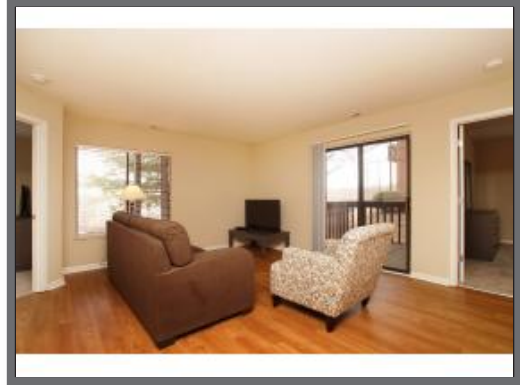

About this property:

2 Bedroom in South County

Sqft: 980
Bedrooms: 2
Sleeps: 1-4
Floor: N/A
Property Type: Apartment

- 2 Bedroom, 2 Bathroom
- Open Living/Dining/Kitchen w/ 50" Smart TV
- Granite Countertops
- Stackable Washer & Dryer
- Laminate Floors
- Master Bedroom w/King & 40" Smart TV
- Second Bedroom w/Queen
- Sliding Door to Private Deck
- Pet Friendly
- Open Parking
- Mehlville School District